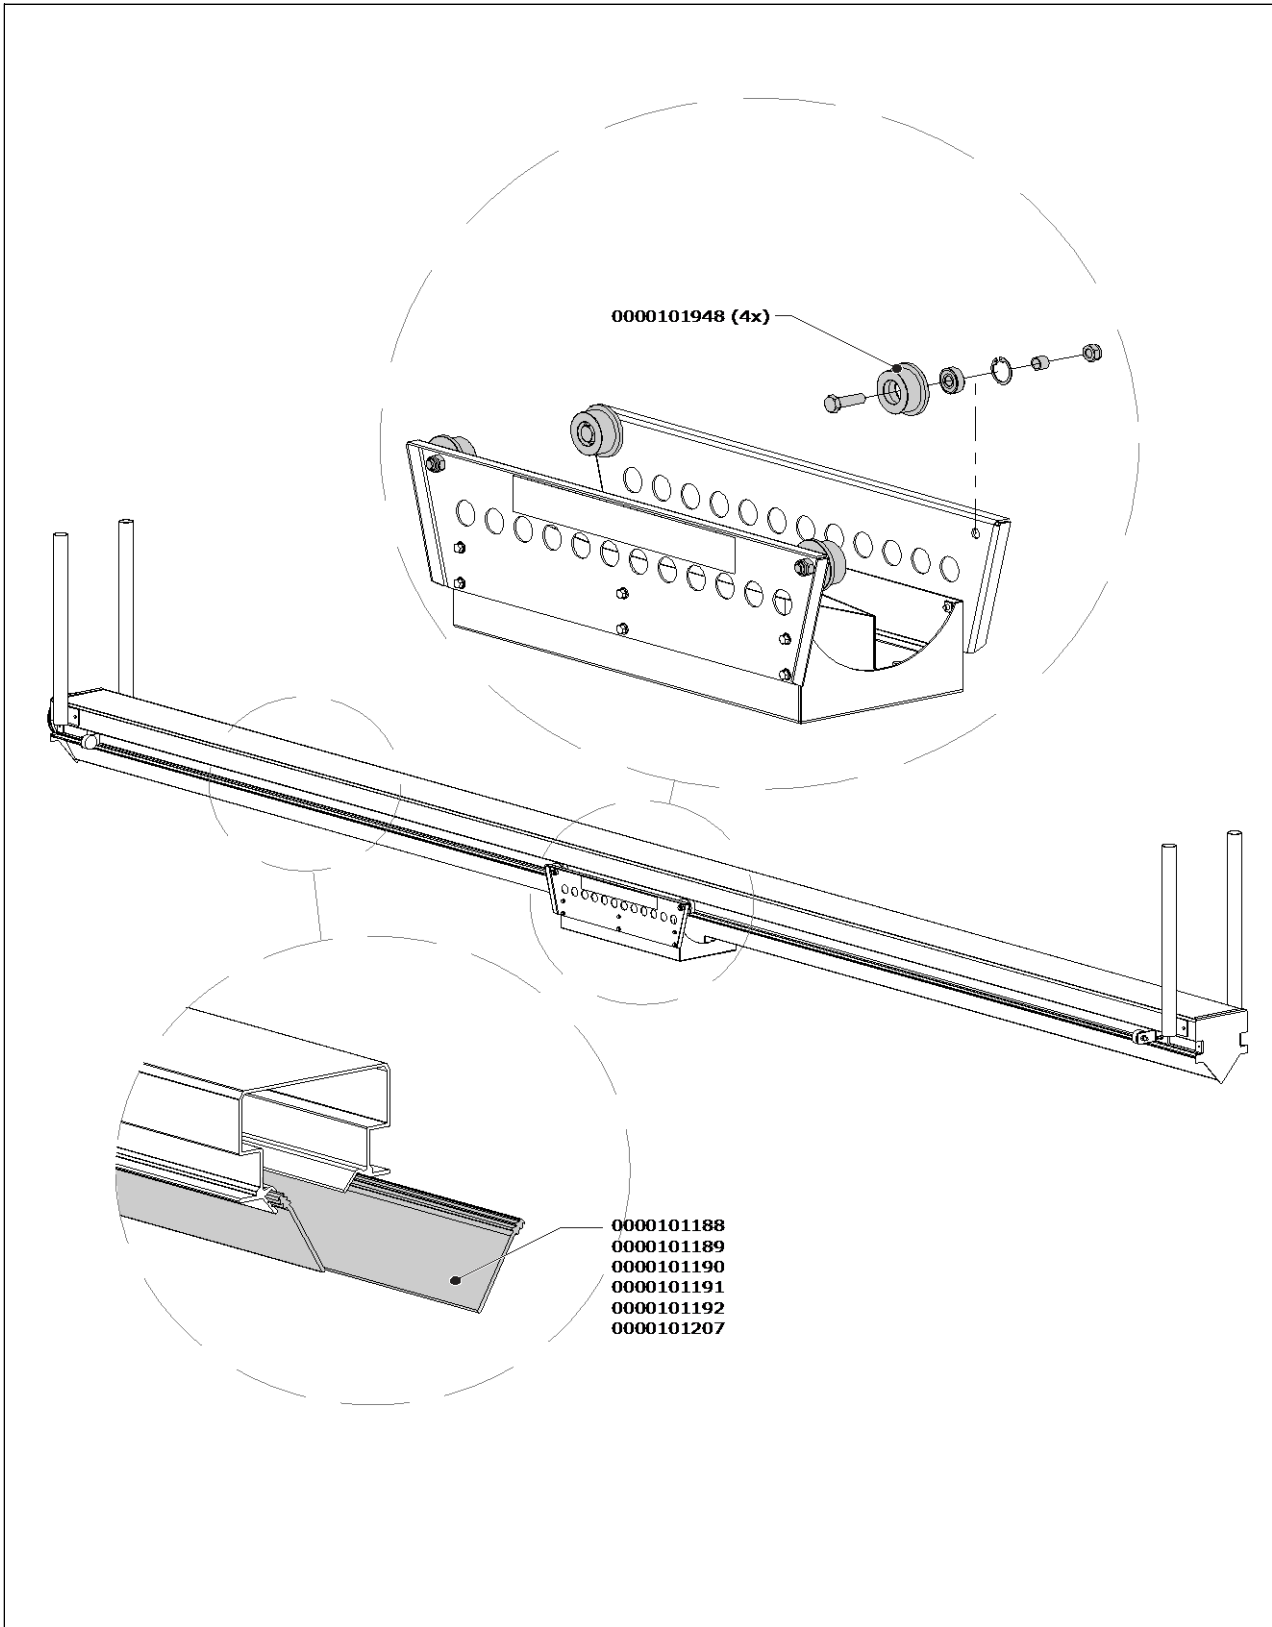

Exploded view
ERC

Spare parts
ERC

Art. no.	Description	0
0000101948	ER wheel set (4 pcs), incl. spacers, bearing and lock rings	-
0000101188	ER-RS/2x3 - rubber seal 2x3 m	-
0000101189	ER-RS/2x6 - rubber seal 2x6 m	-
0000101190	ER-RS/2x9 - rubber seal 2x9 m	-
0000101191	ER-RS/2x12 - rubber seal 2x12 m	-
0000101192	ER-RS/2x15 - rubber seal 2x15 m	-
0000101207	ER-RS/2x20 - rubber seal 2x20 m	-