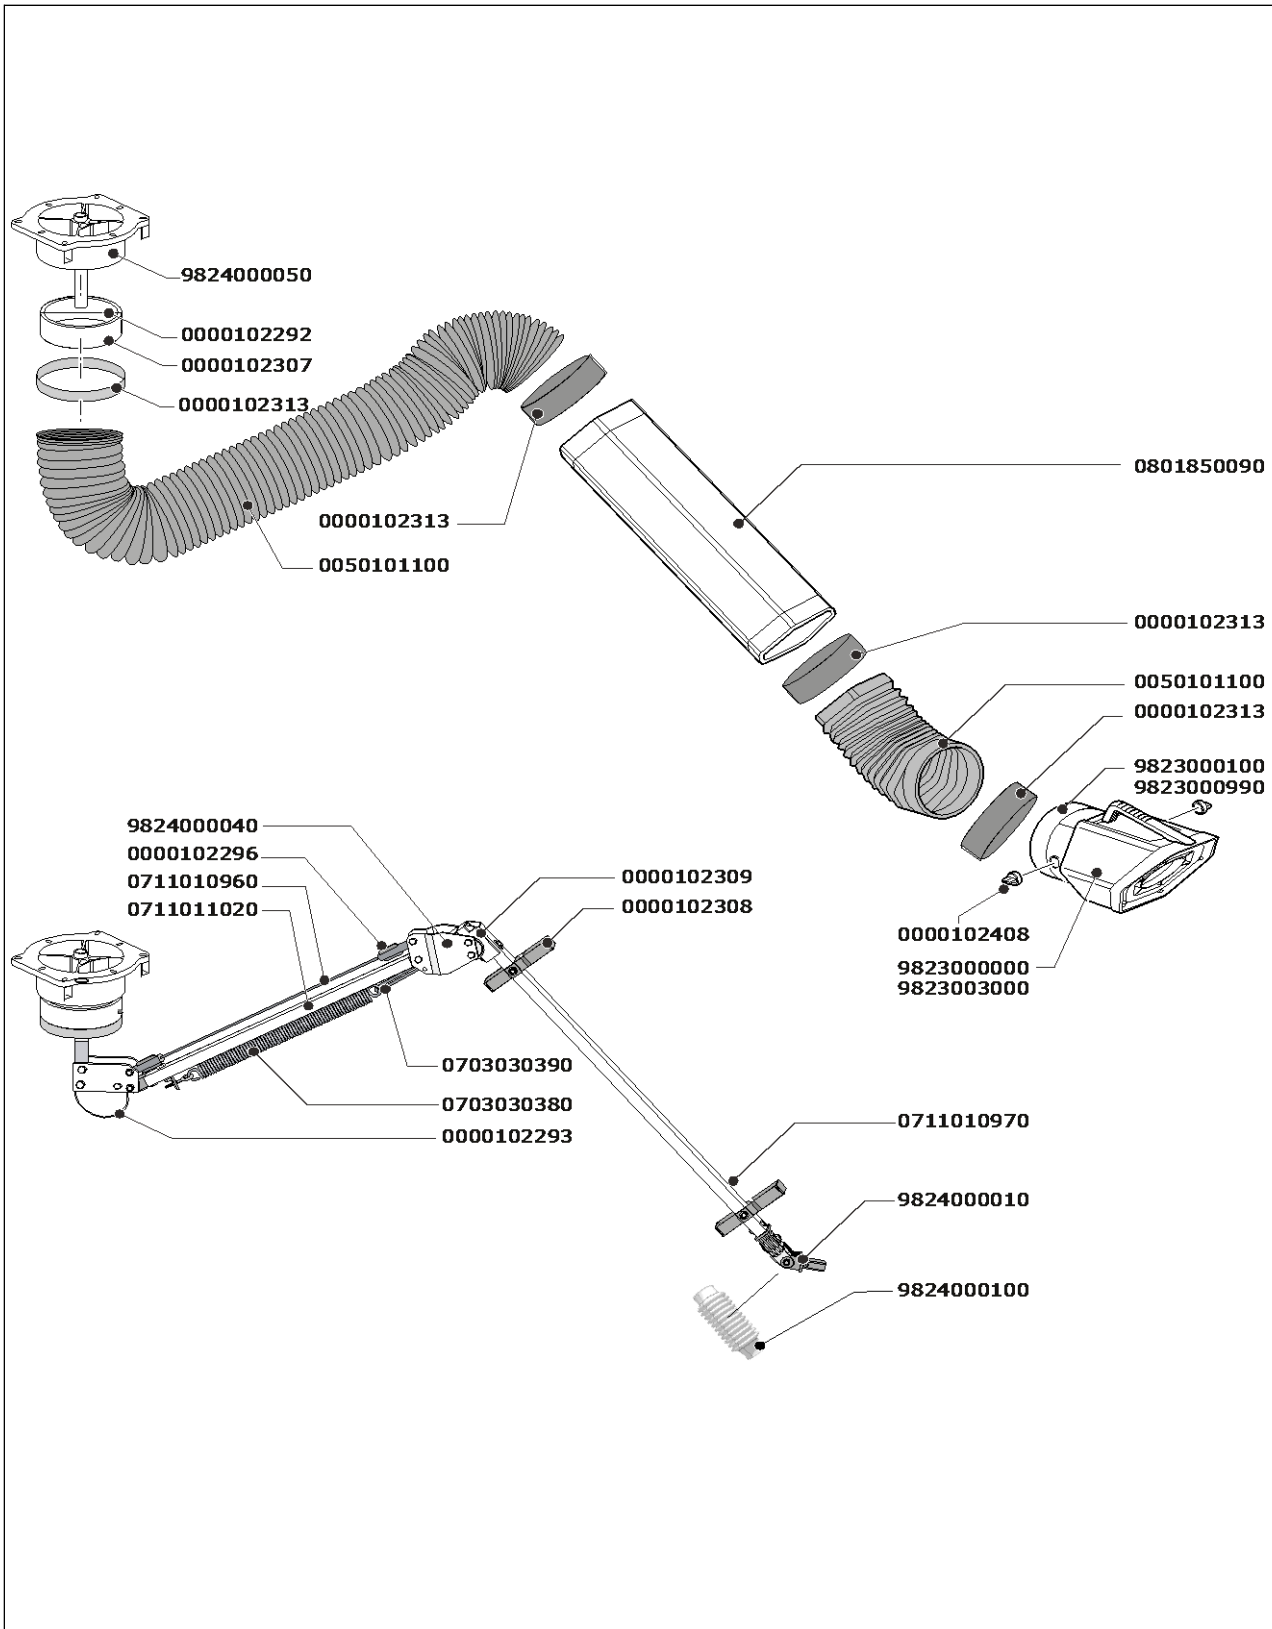

Exploded view  
**Flex-2**

## Spare parts Flex-2

Art. no.	Description	0
0000102292	Spring for collar rotating hinge (Ultra)Flex	-
0000102293	Spring bracket for hose	-
0000102296	Aluminium fork M8	-
0000102307	Collar rotating hinge	-
0000102308	Tube holder (Ultra)Flex	-
0000102309	Plastic plug (Ultra)Flex (black)	-
0000102313	Rubber collar Ø 203 mm	-
0000102408	Knob for throttle valve RotaHood (2 pieces)	-
0050101100	Hose set Flex-2/T-Flex/CW	-
0703030380	Arm spring Flex-2 wall/unit side	-
0703030390	Spring hook Flex-2	-
0711010960	Threaded rod Flex-2	-
0711010970	Inner tube Flex-2 hood side	-
0711011020	Inner tube Flex-2 wall/unit side	-
0801850090	Arm section Flex-2/(Ultra)Flex-3	-
9823000000	RotaHood, complete	-
9823000100	Throat RotaHood, complete	-
9823000990	Throat RotaHood HD, complete	-
9823003000	RotaHood HD, complete	-
9824000010	Hinge set RotaHood, incl. protection cover	-
9824000040	Friction clamp Flex complete	-
9824000050	Rotating flange (Ultra)Flex	-
9824000100	Rubber protection cover hood hinge	-