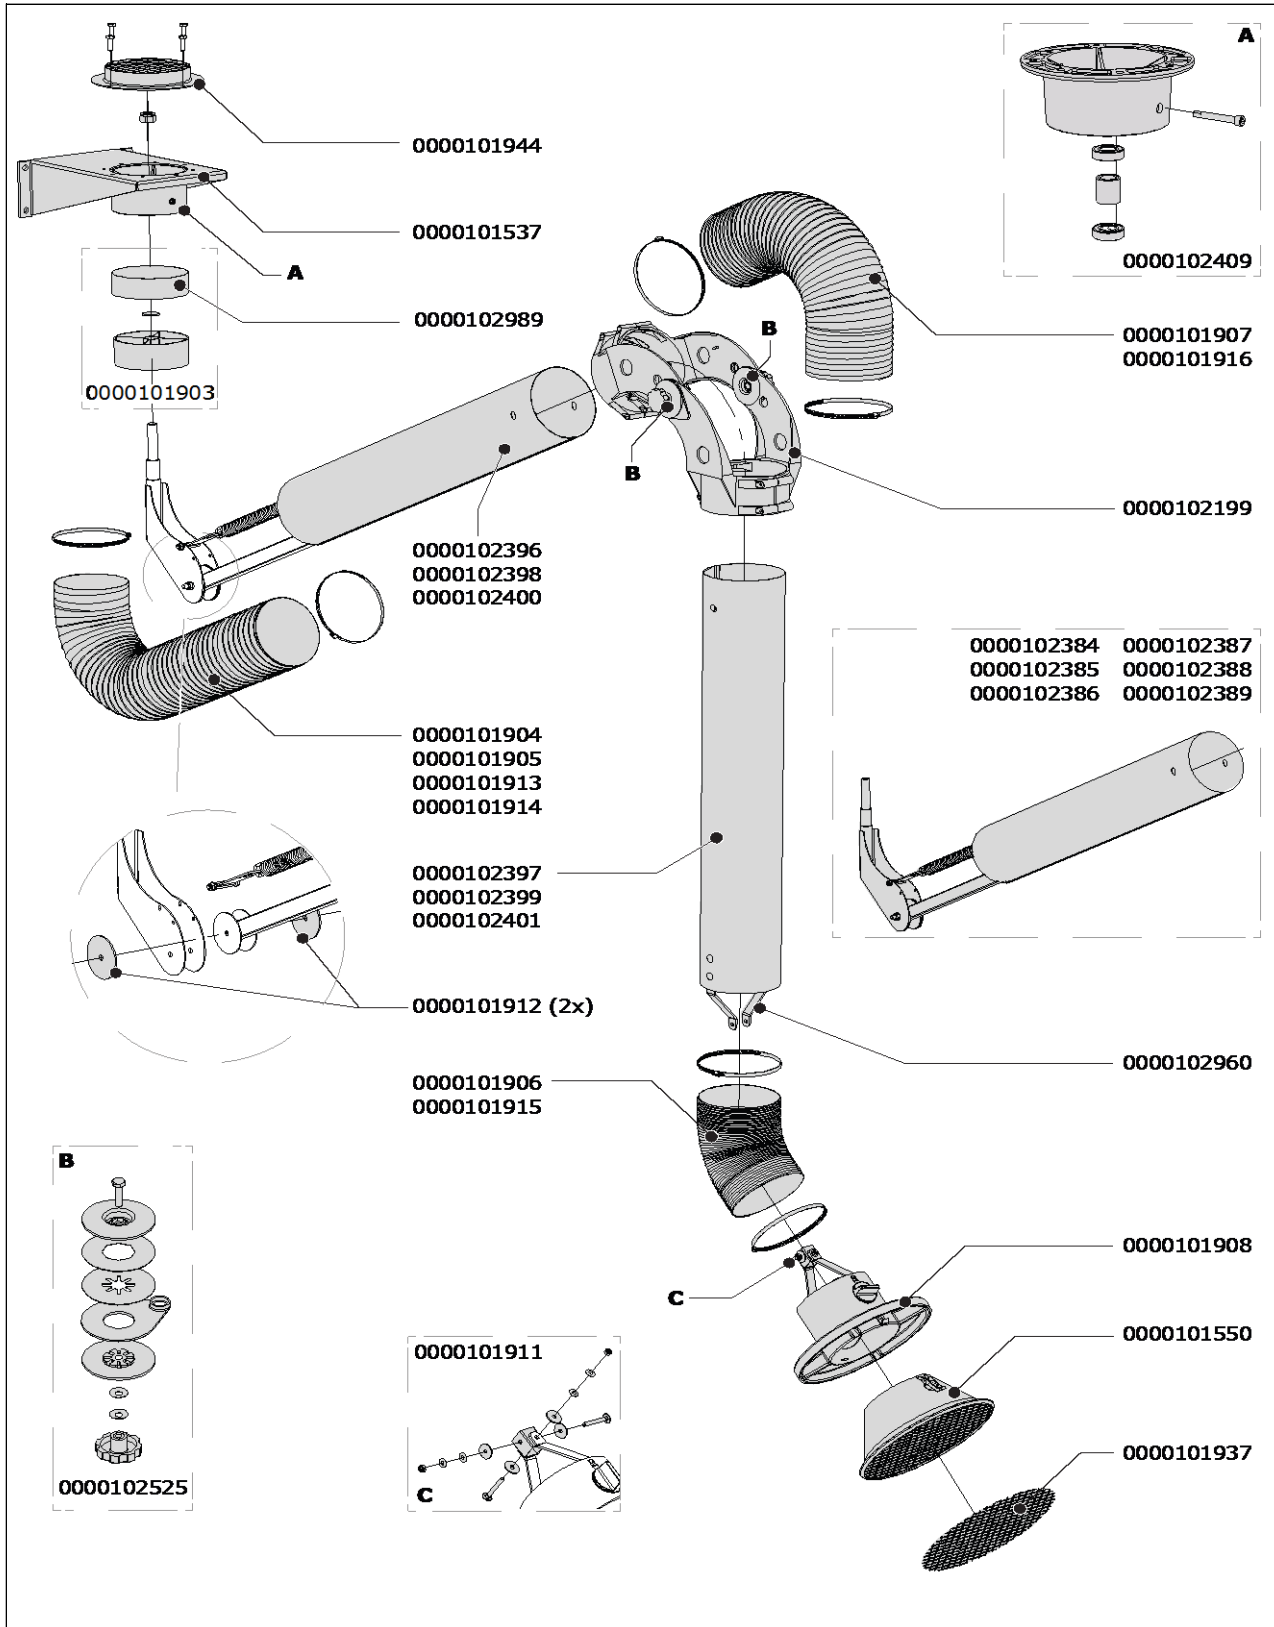

Exploded view
KUA

Spare parts KUA-2 | KUA-3 | KUA-4

Art. no.	Description	0
0000101537	Wall mounting bracket, complete	-
0000101550	Hood with safety mesh	-
0000101903	Arm swivel ring KUA, incl. rubber collar and washer	-
0000101906	Hose L=400 mm/Ø 161 mm, incl. 2 hose clamps	-
0000101907	Hose L=650 mm/Ø 161 mm, incl. 2 hose clamps	-
0000101908	Hood collar, incl. handle, damper and hood hinge	-
0000101911	Hood hinge, incl. mounting material	-
0000101912	Friction plate 83x10x3 mm (set of 2)	-
0000101937	Safety mesh Ø 300 mm	-
0000101944	Connection flange with grid	-
0000102199	Elbow joint KUA	-
0000102409	Rotating flange (ball bearing)	-
0000102525	Mounting kit for middle hinge KUA	-
0000102960	Brackets outer tube KUA (2 pcs)	-
0000102989	Rubber collar Ø 160 mm	-
• KUA-2/H		
0000101904	Hose L=850 mm/Ø 161 mm, incl. 2 hose clamps	-
0000102384	Inner frame KUA-2/H, complete	-
0000102396	Inner tube KUA-2	-
0000102397	Outer tube KUA-2	-
• KUA-3/H		
0000101905	Hose L=1000 mm/Ø 161 mm, incl. 2 hose clamps	-
0000102385	Inner frame KUA-3/H, complete	-
0000102398	Inner tube KUA-3	-
0000102399	Outer tube KUA-3	-
• KUA-4/H		
0000101905	Hose L=1000 mm/Ø 161 mm, incl. 2 hose clamps	-
0000102386	Inner frame KUA-4/H, complete	-
0000102400	Inner tube KUA-4	-
0000102401	Outer tube KUA-4	-
• KUA-2/S		
0000101904	Hose L=850 mm/Ø 161 mm, incl. 2 hose clamps	-
0000102387	Inner frame KUA-2/S, complete	-
0000102396	Inner tube KUA-2	-
0000102397	Outer tube KUA-2	-
• KUA-3/S		
0000101905	Hose L=1000 mm/Ø 161 mm, incl. 2 hose clamps	-
0000102388	Inner frame KUA-3/S, complete	-
0000102398	Inner tube KUA-3	-
0000102399	Outer tube KUA-3	-
• KUA-4/S		
0000101905	Hose L=1000 mm/Ø 161 mm, incl. 2 hose clamps	-
0000102389	Inner frame KUA-4/S, complete	-
0000102400	Inner tube KUA-4	-
0000102401	Outer tube KUA-4	-