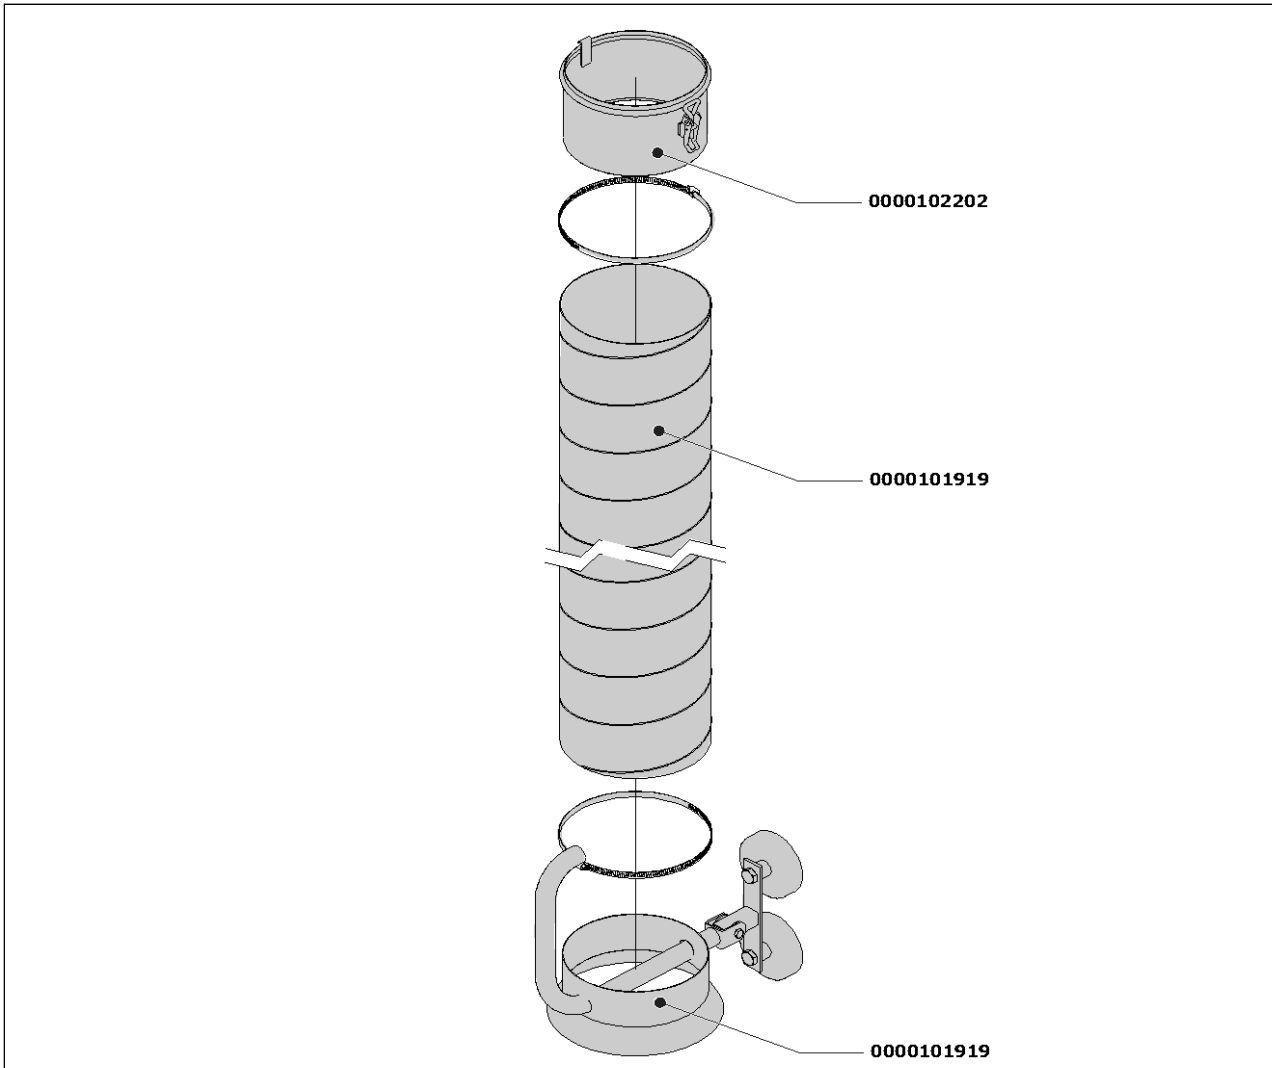

Exploded view
SLE-30

Spare parts
SLE-30

Art. no.	Description	0
0000100571	Magnetic nozzle incl. handle	-
0000101919	Hose L=3500 mm/Ø 161 mm, incl. 2 hose clamps	-
0000102202	Coupler SLE-30, incl. draw latches	-

SUS-5/160

Art. no.	Description	0
7900051090	EN-160 / Extraction nozzle (complete)	-