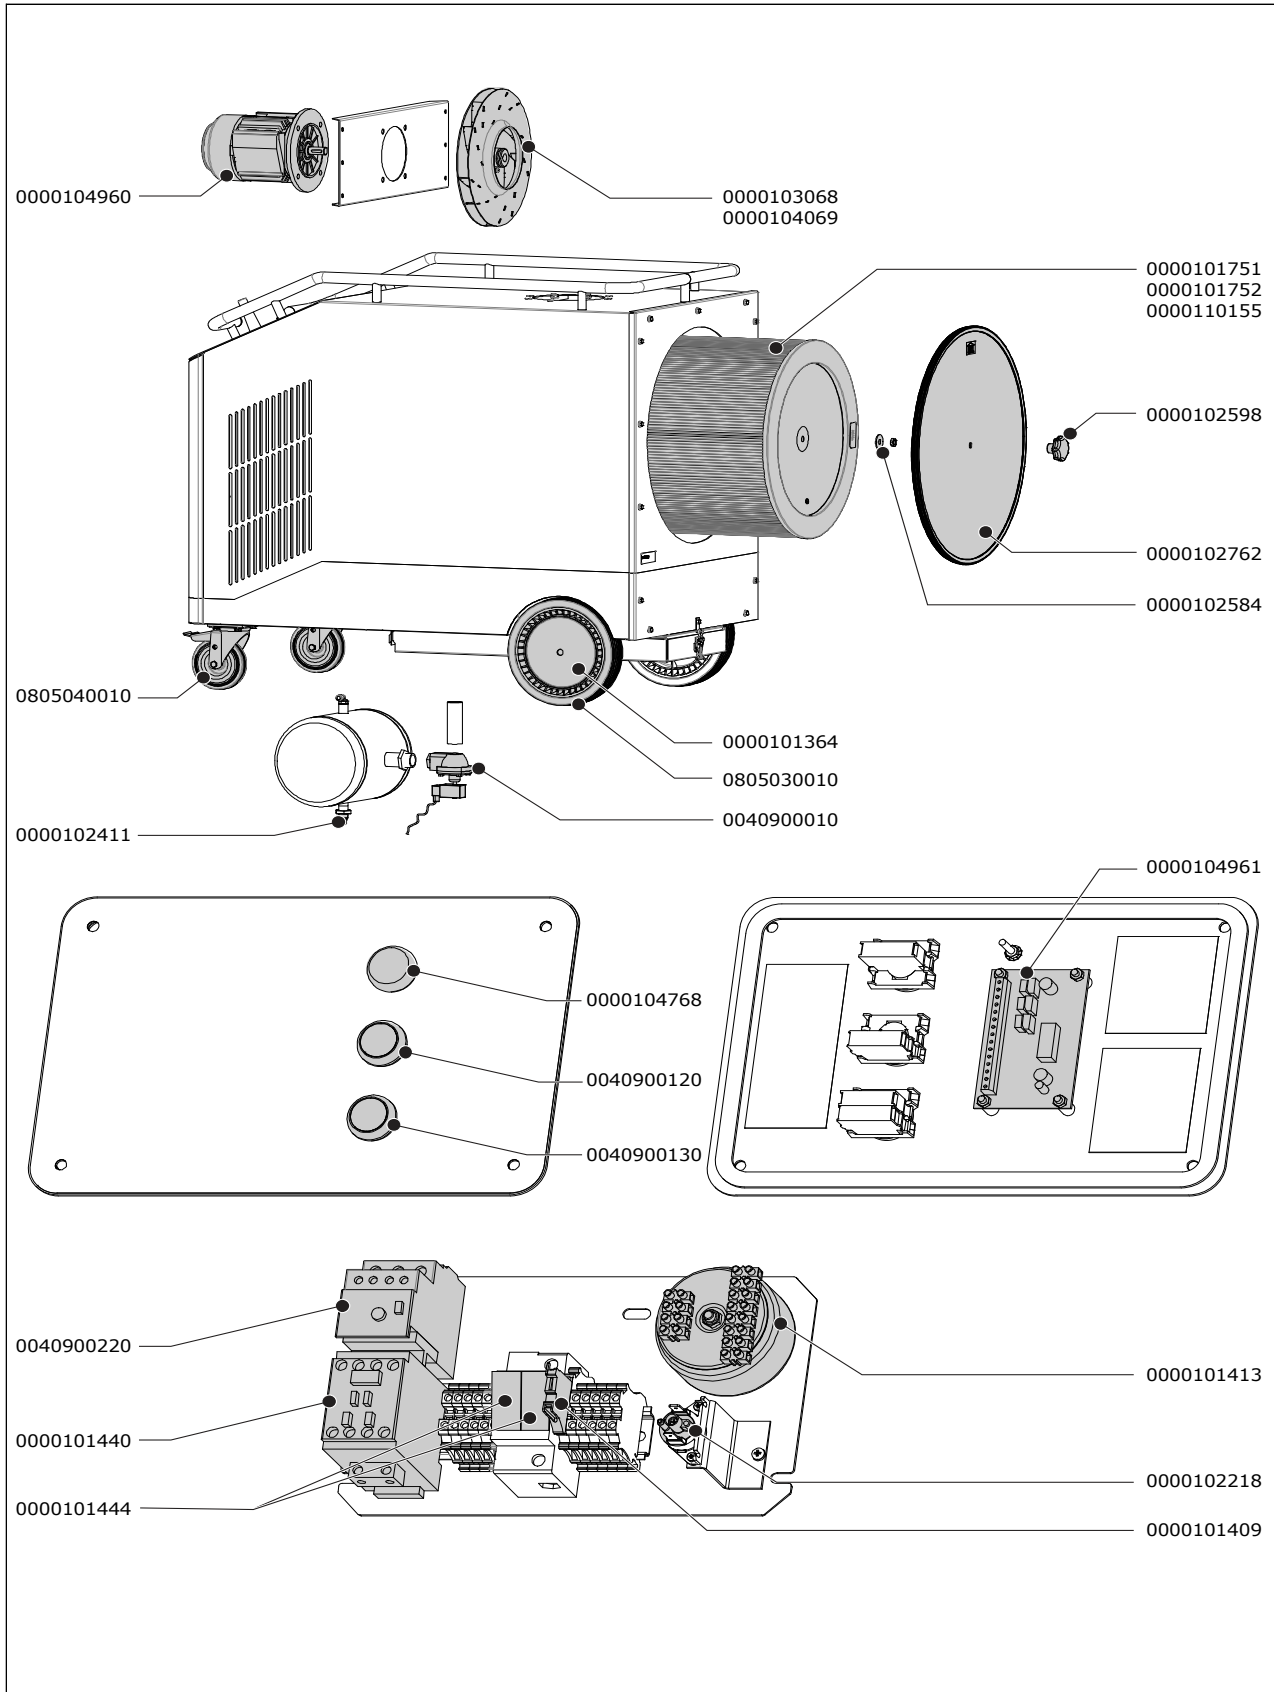

## Spare parts MobilePro

Art. no.	Description	0
0000101364	Wheel covers grey (2 pieces)	-
0000101409	Fuse 3.15A 5x20 mm UL	-
0000101413	Transformer 120-575V 24V 75VA	-
0000101751	CART-O / Filter cartridge	-
0000101752	CART-OA / Filter cartridge	-
0000102220	Pressure switch 800 Pa	-
0000102411	Drain valve ½ inch	-
0000102584	Lock kit for CART filter cartridge	-
0000102598	Star knob M12	-
0000102762	Cover plate for filter cartridge CART-O/CART-OA	-
0000104768	Indicator light red	-
0000104961	PC board MobilePro, incl. software	-
0000110155	CART-O/PTFE / Filter cartridge	-
0040900010	Magnetic valve AC	-
0040900120	Push button black	-
0040900130	Push button green incl. LED	-
0805030010	Wheel Ø 250 mm black (excl. wheel covers)	-
0805040010	Swivel castor Ø 125 mm with brake	-
<b>• MobilePro (115V/1ph/50Hz)</b>		
0000104069	Fan wheel MobilePro (50Hz)	-
<b>• MobilePro (115V/1ph/60Hz)</b>		
0000101440	Relay 100-C23KJ10	-
0000101444	Fuse class CC 0,5 A	-
0000103068	Fan wheel MobilePro (60Hz)	-
0000104960	Motor 1,1 kW (1.5 HP); 208-230V/1ph/60Hz (IEC)	-
0040900220	Thermal relay 3,2-16 A	-
<b>• MobilePro (400V/3ph/50Hz+N)</b>		
0000104069	Fan wheel MobilePro (50Hz)	-