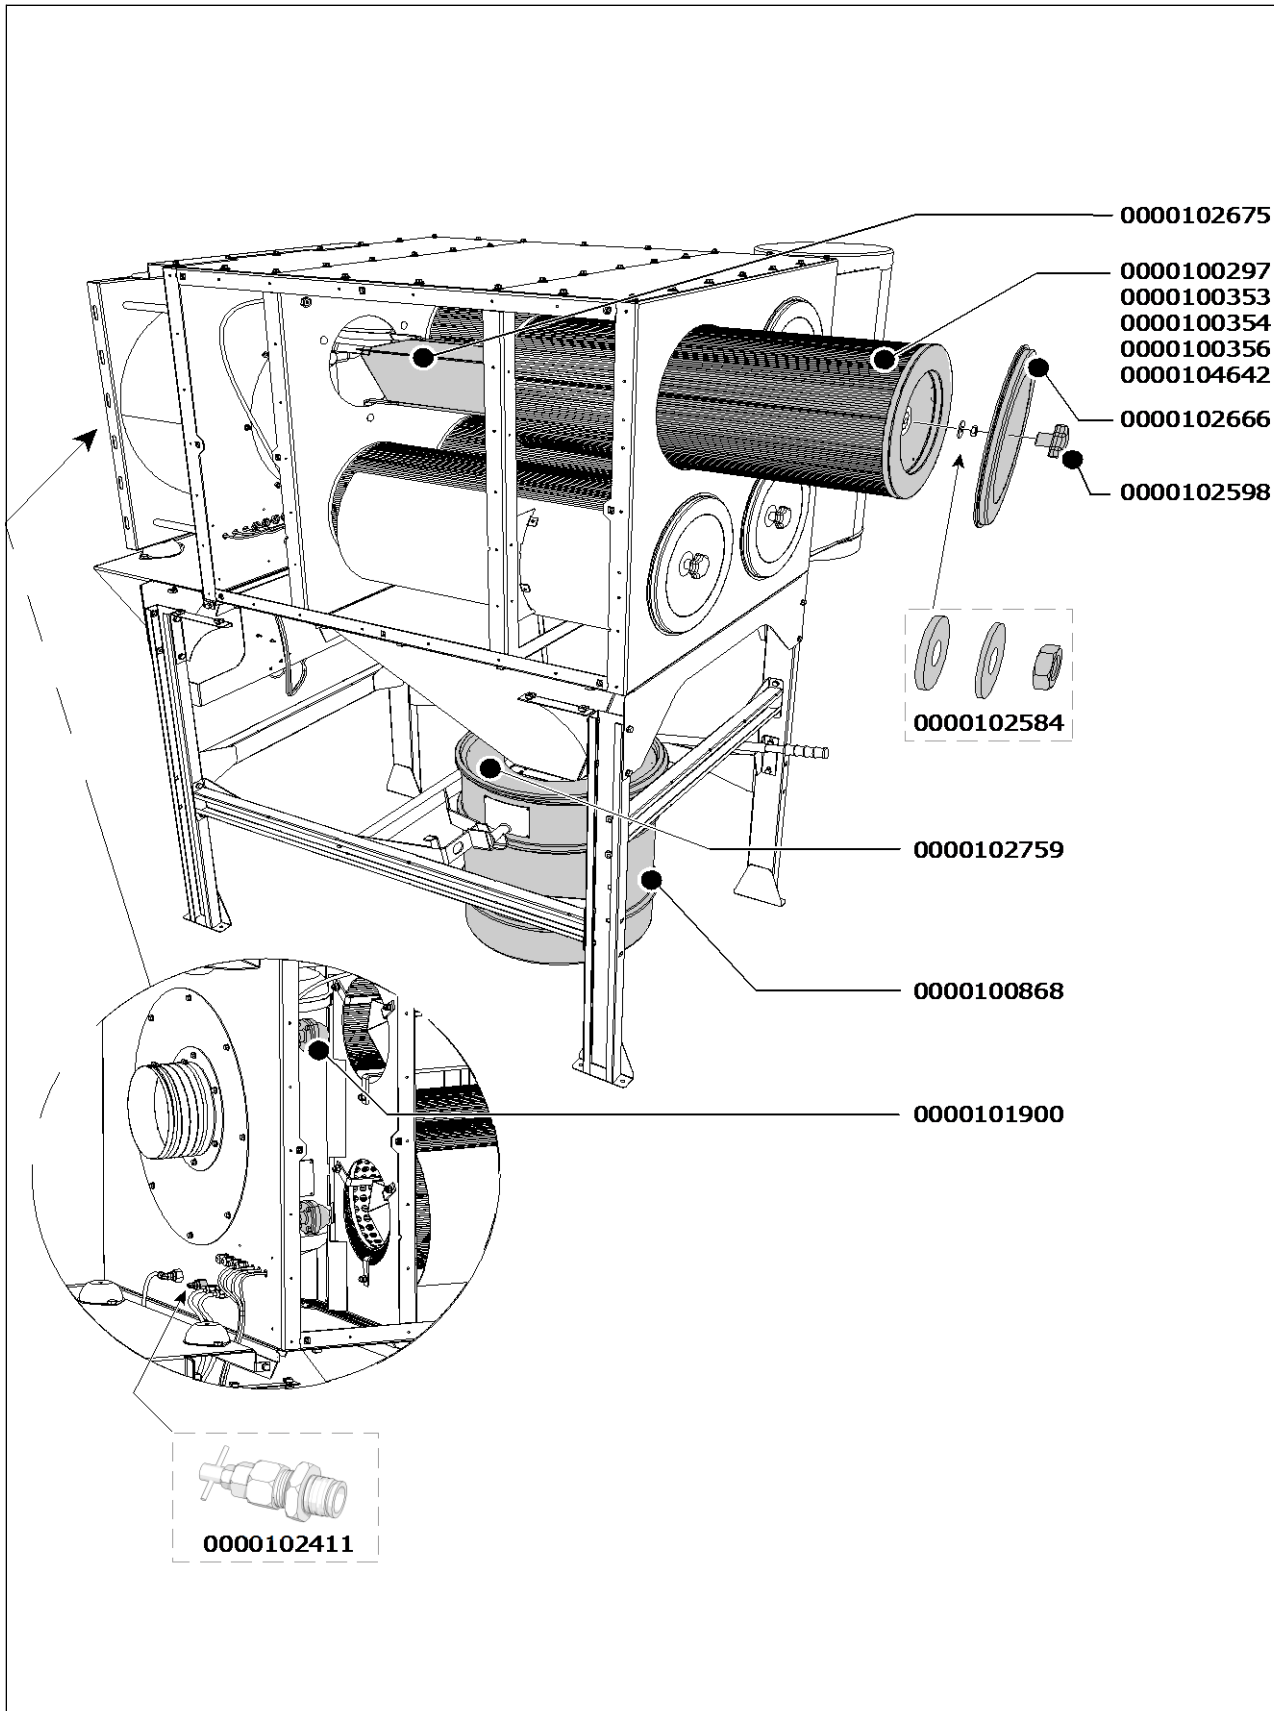

Exploded view
MDB-2F | MDB-4F | MDB

Spare parts

MDB-2F | MDB-4F | MDB

Art. no.	Description	0
• MDB-2F		
0000100356	CART-D Premium Plus / Filter cartridge	-
0000100868	DB-90 / Dustbin 90 litres, incl. lifting pin and handles	-
0000101408	Fuse 2 A 5x20 mm UL	-
0000101900	Magnetic valve MDB, incl. 24V AC coil and 3 m cable	-
0000102411	Drain valve ½ inch	-
0000102584	Lock kit for CART filter cartridge	-
0000102598	Star knob M12	-
0000102666	Cover plate for filter cartridge CART (MDB)	-
0000102675	Filter cartridge holder MDB	-
0000102753	Adjustable foot for DM/MF/ME	-
0000102759	Lid for dustbin DB-90, incl. seal	-
0000104061	Inlet connection Ø 250 mm	-
0040900210	Relay 100-C16KJ10	-
• MDB-4F		
0000100356	CART-D Premium Plus / Filter cartridge	-
0000100868	DB-90 / Dustbin 90 litres, incl. lifting pin and handles	-
0000101408	Fuse 2 A 5x20 mm UL	-
0000101900	Magnetic valve MDB, incl. 24V AC coil and 3 m cable	-
0000102411	Drain valve ½ inch	-
0000102584	Lock kit for CART filter cartridge	-
0000102598	Star knob M12	-
0000102666	Cover plate for filter cartridge CART (MDB)	-
0000102675	Filter cartridge holder MDB	-
0000102759	Lid for dustbin DB-90, incl. seal	-
0040900180	Main switch 25A	-
• MDB		
0000100297	CART-PTFE/10 / Filter cartridge	-
0000100353	CART-C / Filter cartridge	-
0000100354	CART-E / Filter cartridge	-
0000100356	CART-D Premium Plus / Filter cartridge	-
0000100868	DB-90 / Dustbin 90 litres, incl. lifting pin and handles	-
0000100902	Sealing tape MDB (50 m)	-
0000101278	Hose clamp for dustbin DB-90	-
0000101900	Magnetic valve MDB, incl. 24V AC coil and 3 m cable	-
0000102315	CART-MB / Filter cartridge	-
0000102411	Drain valve ½ inch	-
0000102584	Lock kit for CART filter cartridge	-
0000102598	Star knob M12	-
0000102666	Cover plate for filter cartridge CART (MDB)	-
0000102675	Filter cartridge holder MDB	-
0000102759	Lid for dustbin DB-90, incl. seal	-
0000104642	CART-PTFE/15 / Filter cartridge	-
0000110003	CART-D Premium / Filter cartridge	-
0000110004	CART-D Economy / Filter cartridge	-